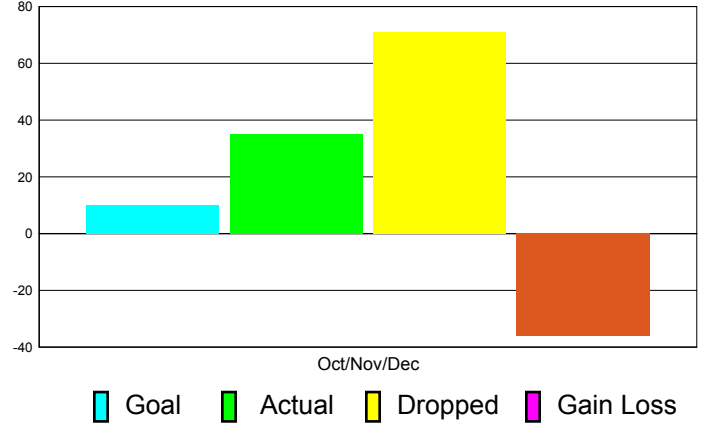

Membership Results 2011-2012

Goal, New, Dropped, Gain/Loss